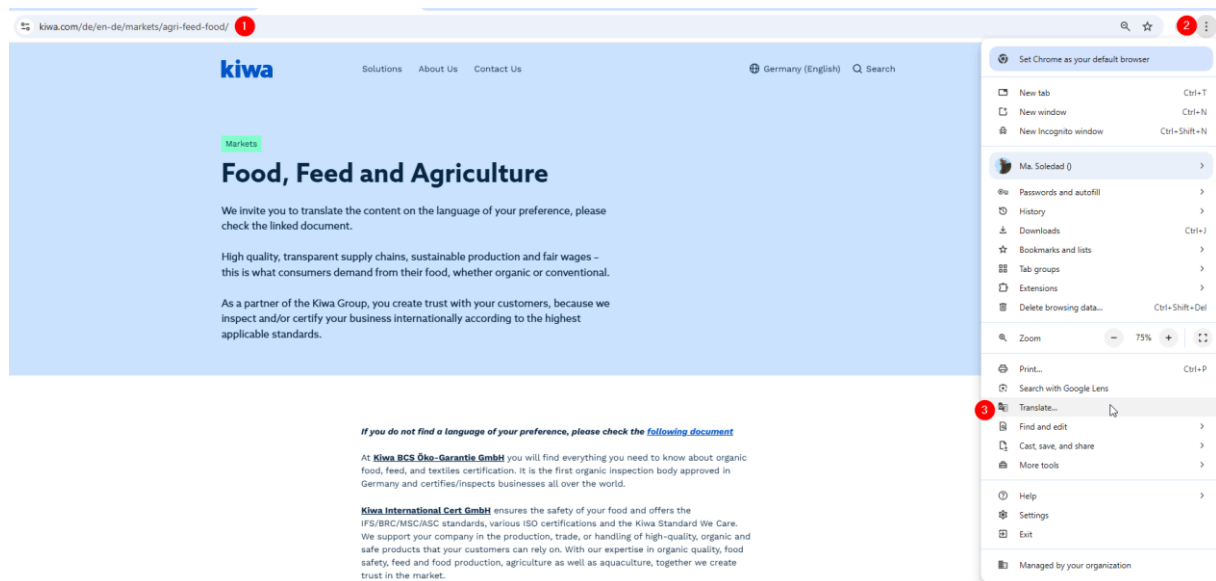

Section 1: Activate the translation feature.

Once you have entered our website kiwa.com (1), go to the end of the address bar and click on the three dots (2). Look for the feature translate (3) and click on it. The icon will appear on the address bar.

Section 2: Select language

Click on the icon , a new window pops up (1), then click on the three dots (2) and then on the option Choose another language (3). Afterwards, a new window with more than 60 languages will pop up, choose the language you want to select and click on it. Immediately, the whole content of the website is translated.