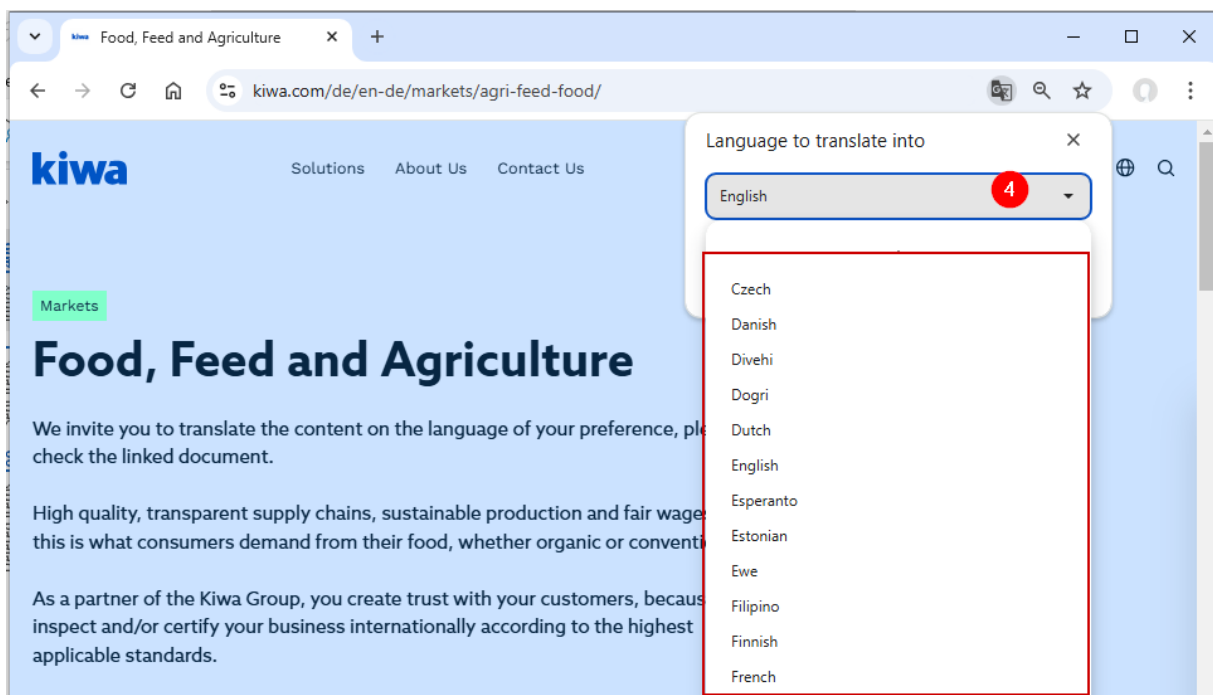

Section 2: Select language

Click on the icon , a new window pops up (1), then click on the three dots (2) and then on the option Choose another language (3). Afterwards, a new window with more than 60 languages will pop up, choose the language you want to select and click on it. Immediately, the whole content of the website is translated.