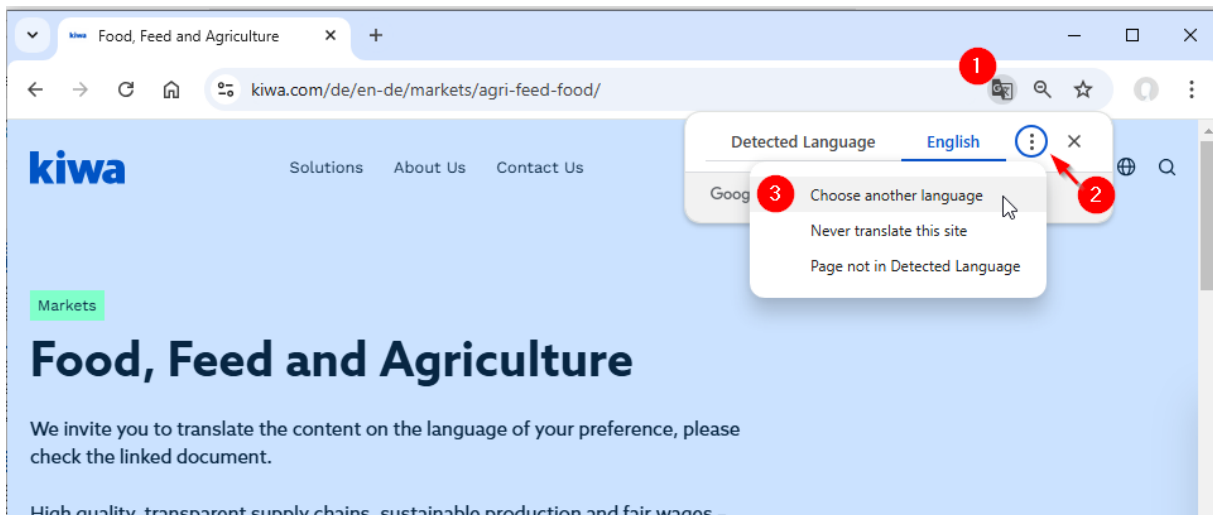

Section 1: Activate the translation feature.

Once you have entered our website kiwa.com (1), go to the end of the address bar and click on the three dots (2). Look for the feature translate (3) and click on it. The icon will appear on the address bar.

Section 2: Select language

Click on the icon , a new window pops up (1), then click on the three dots (2) and then on the option Choose another language (3). Afterwards, a new window with more than 60 languages will pop up, choose the language you want to select and click on it. Immediately, the whole content of the website is translated.